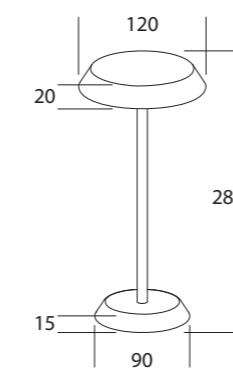

INDOOR

VITTORINA	IP54	VERSIONE TYPE	POTENZA POWER	FLUSSO¹ FLUX¹	DURATA LIFE	RICARICA RECHARGE	CODICE/CODE
		LED	3W	200lm	8 h	5/6 h	CCT 3000°K CRI > 90
		LED ricaricabile/Rechargeable LED					L176 ☐ .W