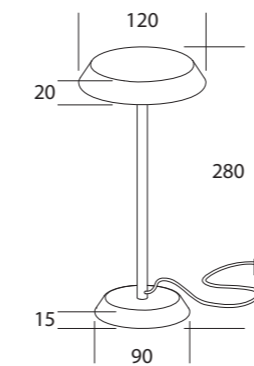

VITTORIA	IP20	VERSIONE TYPE	POTENZA POWER	FLUSSO¹ FLUX¹	CODICE/CODE	
					CCT 3000°K CRI>90	CCT 4000°K CRI>90
		LED	8W	800lm	L175 ☐ .W