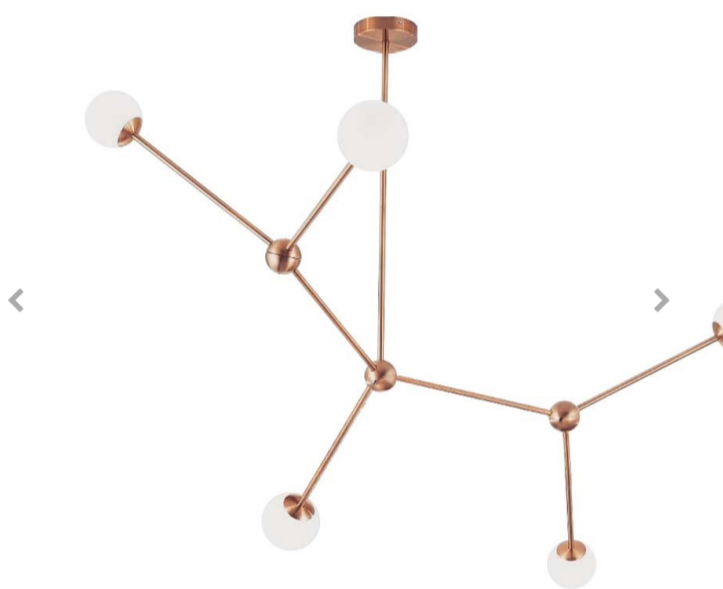

# Atomo 5L

## Atomo 5L

Design By Gabi Peretto

Design suspension luminaire with diffused light. The personality that characterizes this luminaire, adaptable in shape thanks to the adjustability of the arms, the soft and pleasant light of the opal blown glass, make it a perfect element for lighting informal environments, such as restaurants, bistros, but also residential spaces. Thanks to the large size and the various colors and finishes, it can be easily inserted into environments.

Filter by:

Code

LL0934.43XOXXEN

5 x G9 - Max 10 W 5 x 215 lm  
Adjustable  
220-240 V - 50/60 Hz  
Dimmable according to the installed bulb