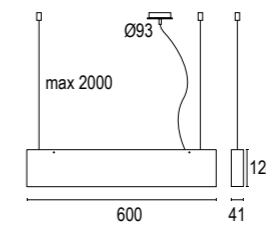

Taxi 2S 900

Taxi 2S 600
16,4W LED 3000K / 4000K
2024lm - 2302lm
125° x 107°
220-240V 50/60hz
alimentatore incluso *LED driver integral*
dimmerabile su richiesta *dimmmable upon request*

Taxi 2S 900
24,6W LED 3000K / 4000K
3036lm - 3453lm
125° x 107°
220-240V 50/60hz
alimentatore incluso *LED driver integral*
dimmerabile su richiesta *dimmmable upon request*

LL2274