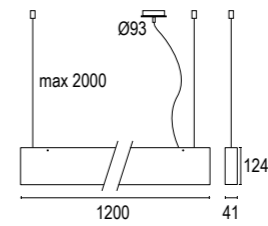

Taxi 2S 2000

Taxi 2S 1200
32,8W LED 3000K / 4000K
4048lm - 4604lm
125° x 107°
220-240V 50/60hz
alimentatore incluso *LED driver integral*
dimmerabile su richiesta *dimnable upon request*

Taxi 2S 2000
57,4W LED 3000K / 4000K
7084lm - 8057lm
125° x 107°
220-240V 50/60hz
alimentatore incluso *LED driver integral*
dimmerabile su richiesta *dimnable upon request*

LL2276