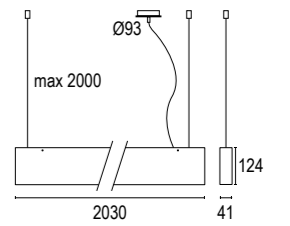

Taxi 2S

Taxi 2S 1200

Taxi 2S 2000

Taxi 2S 1200
32,8W LED 3000K / 4000K
4048lm - 4604lm
125° x 107°
220-240V 50/60hz
alimentatore incluso *LED driver integral*
dimmerabile su richiesta *dimnable upon request*

Taxi 2S 2000
57,4W LED 3000K / 4000K
7084lm - 8057lm
125° x 107°
220-240V 50/60hz
alimentatore incluso *LED driver integral*
dimmerabile su richiesta *dimnable upon request*

LL2277

Vai alla pagina
Web del prodotto
Go to the product Web page

COLORI STANDARD
STANDARD COLORS

- Bianco (opaco) **01**
  White (matte)
- Nero (opaco) **02**
  Black (matte)
- Bronzo Lusso **26**
  Luxury Bronze

COLORI A RICHIESTA
UP-ON REQUEST COLORS

1. Corten **45**
     Corten
   - Sabbia **80**
     Sand
2. Altre finiture disponibili sul sito web
   Other finishes available on the website