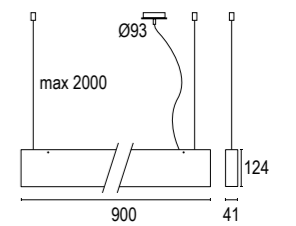

Taxi 2S 900

Taxi 2S 600
16,4W LED 3000K / 4000K
2024lm - 2302lm
125° x 107°
220-240V 50/60hz
alimentatore incluso *LED driver integral*
dimmerabile su richiesta *dimmmable upon request*

Taxi 2S 900
24,6W LED 3000K / 4000K
3036lm - 3453lm
125° x 107°
220-240V 50/60hz
alimentatore incluso *LED driver integral*
dimmerabile su richiesta *dimmmable upon request*

LL2275