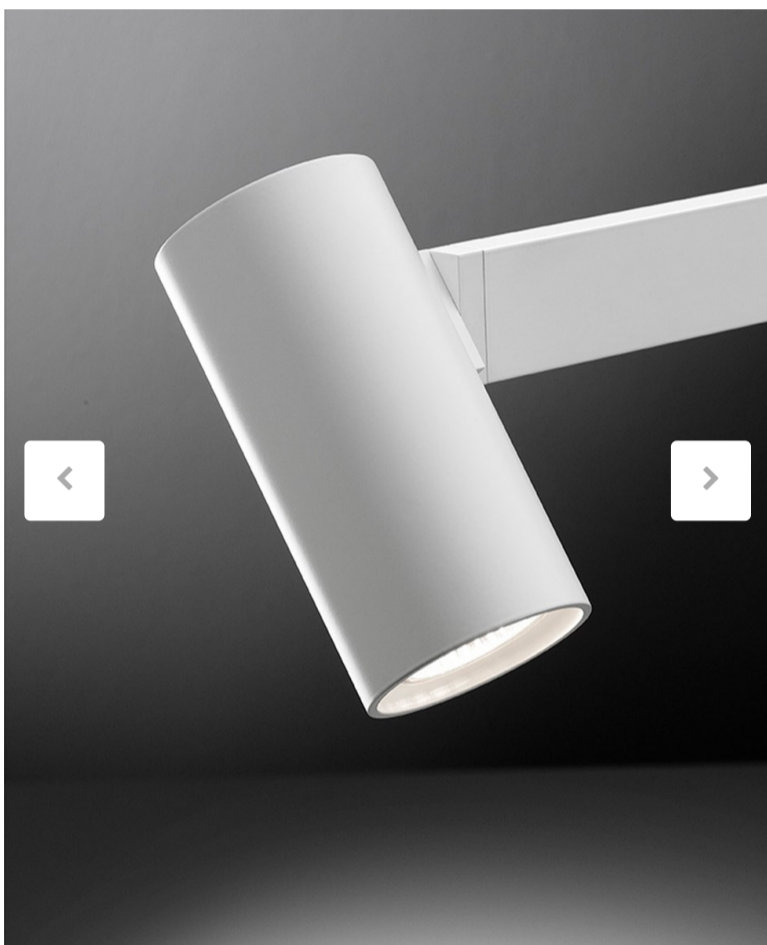

Home > Lucitalia > Talitha W > Talitha W

Talitha W

Talitha W

Design By Younique-Plus

Table, floor and reading wall lamp. The clean and minimal design make it perfect for furnishing spaces with refinement and illuminating without glaring.

Filter by:

Code

YP1015.45XXXXXEH
TLH W
NEW

1 x GU10 - Max 10 W 1 x 600 lm
220-240 V - 50/60 Hz
Dimmable according to the installed bulb