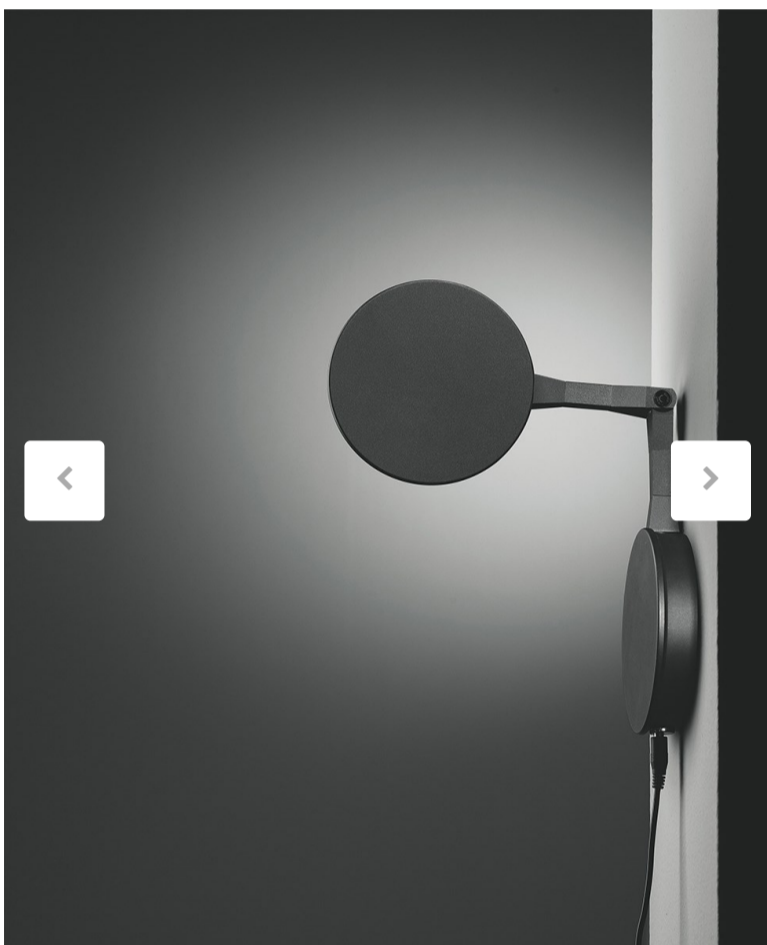

## ThinThin W

Design By Younique-Plus

Table, floor and reading wall lamp. The clean and minimal design make it perfect for furnishing spaces with refinement and illuminating without glaring. It is dimmable thanks to a touch system.

Filter by:

Code

YP1155.LVXO300EH  
TTH.W  
**NEW**

1 x 9 W 3000 K 1 x 950 lm  
220-240 V - 50/60 Hz  
Dimmable according to the installed bulb