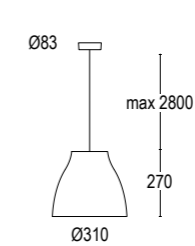

Bell 2S 460

Bell 1S 310
RETROFIT LED E27
110-240V 50/60hz
dimmerabile in base alla lampada installata
dimmmable according to the installed bulb

Bell 2S 460
RETROFIT LED E27
120-240V 50/60hz
dimmerabile in base alla lampada installata
dimmmable according to the installed bulb

LL2700

Vai alla pagina
Web del prodotto
Go to the product Web page