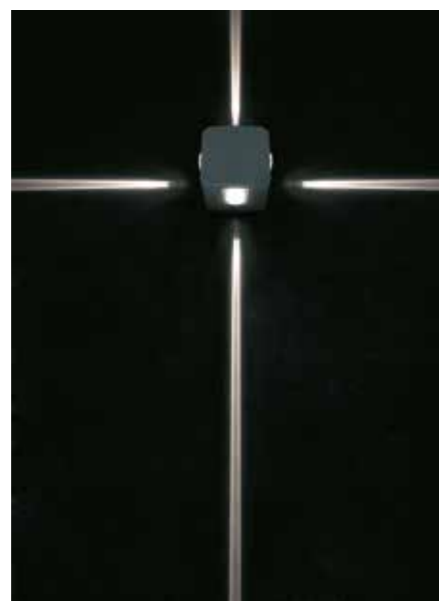

MaxiBivio

MaxiBivio 1L - 1LE 185

MaxiBivio 4L 185

Vai alla pagina
Web del prodotto
Go to the product Web page