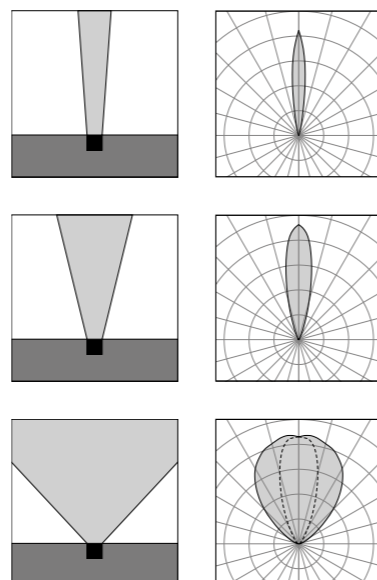

Vai alla pagina
Web del prodotto
Go to the product Web page