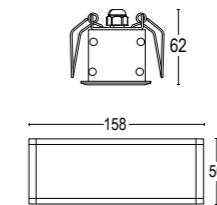

Edge R 5L Spring

Edge R 5L

2,3W / 10,5W LED 3000K / 4000K
243lm - 1090lm
12° / 34° / 48° / ellipsoidal / asymmetrical
max 700mA / 24V DC
alimentatore remoto SELV non incluso
remote SELV led driver not included

GH1992