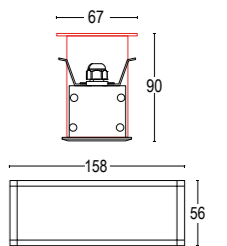

Edge R 3L Spring

Edge R 3L

1,1W / 6,3W LED 3000K / 4000K
121lm - 654lm
12° / 34° / 48° / ellipsoidal / asymmetrical
max 700mA / 24V DC
alimentatore remoto SELV non incluso
remote SELV led driver not included

GH1991

GH2004

Edge R 5L Spring

Edge R 5L

2,3W / 10,5W LED 3000K / 4000K
243lm - 1090lm
12° / 34° / 48° / ellipsoidal / asymmetrical
max 700mA / 24V DC
alimentatore remoto SELV non incluso
remote SELV led driver not included

GH1992

GH2005

ACCESSORI ACCESSORIES

AC184.0700020SN-20
Alimentatore IP20 700mA 20W
LED driver IP20 700mA 20W

AC184.0024016SN-20
Alimentatore IP20 24V DC 16W
LED driver IP20 24V DC 16W

AC042.0024020SD-20
Alimentatore IP20 24V DC 20W DALI
LED driver IP20 24V DC 20W DALI

AC084.0700014FN-67
Alimentatore IP67 700mA 14W
LED driver IP67 700mA 14W

AC146.0024014FN-67
Alimentatore IP67 24V DC 14W
LED driver IP67 24V DC 14W

AC114.0024024FD-67
Alimentatore IP67 24V DC 24W DALI
LED driver IP67 24V DC 24W DALI

AC113.002401FD-67
Alimentatore IP67 24V DC 201W DALI
LED driver IP67 24V DC 201W DALI

AC544
Controcassa in acciaio
Inox rough-in housing

ACCESSORI ACCESSORIES

AC184.0700020SN-20
Alimentatore IP20 700mA 20W
LED driver IP20 700mA 20W

AC052.0024016SD-20
Alimentatore IP20 24V DC 16W DALI
LED driver IP20 24V DC 16W DALI

AC191.0024035SN-20
Alimentatore IP20 24V DC 35W
LED driver IP20 24V DC 35W

AC042.0024020SD-20
Alimentatore IP20 24V DC 20W DALI
LED driver IP20 24V DC 20W DALI

AC084.0700014FN-67
Alimentatore IP67 700mA 14W
LED driver IP67 700mA 14W

AC146.0024014FN-67
Alimentatore IP67 24V DC 14W
LED driver IP67 24V DC 14W

AC088.0024040FN-67
Alimentatore IP67 24V DC 40W
LED driver IP67 24V DC 40W

AC114.0024024FD-67
Alimentatore IP67 24V DC 24W DALI
LED driver IP67 24V DC 24W DALI