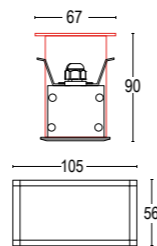

Edge R 3L Spring

Edge R 3L

1,1W / 6,3W LED 3000K / 4000K
121lm - 654lm
12° / 34° / 48° / ellipsoidal / asymmetrical
max 700mA / 24V DC
alimentatore remoto SELV non incluso
remote SELV led driver not included

GH1991

GH2004

Edge R 5L Spring

Edge R 5L

2,3W / 10,5W LED 3000K / 4000K
243lm - 1090lm
12° / 34° / 48° / ellipsoidal / asymmetrical
max 700mA / 24V DC
alimentatore remoto SELV non incluso
remote SELV led driver not included

GH1992

GH2005

ACCESSORI ACCESSORIES

AC184.0700020SN-20
Alimentatore IP20 700mA 20W
LED driver IP20 700mA 20W

AC184.0024016SN-20
Alimentatore IP20 24V DC 16W
LED driver IP20 24V DC 16W

AC042.0024020SD-20
Alimentatore IP20 24V DC 20W DALI
LED driver IP20 24V DC 20W DALI

AC084.0700014FN-67
Alimentatore IP67 700mA 14W
LED driver IP67 700mA 14W

AC146.0024014FN-67
Alimentatore IP67 24V DC 14W
LED driver IP67 24V DC 14W

AC114.0024024FD-67
Alimentatore IP67 24V DC 24W DALI
LED driver IP67 24V DC 24W DALI

AC113.002401FD-67
Alimentatore IP67 24V DC 201W DALI
LED driver IP67 24V DC 201W DALI

AC544
Controcassa in acciaio
Inox rough-in housing

ACCESSORI ACCESSORIES

AC184.0700020SN-20
Alimentatore IP20 700mA 20W
LED driver IP20 700mA 20W

AC052.0024016SD-20
Alimentatore IP20 24V DC 16W DALI
LED driver IP20 24V DC 16W DALI

AC191.0024035SN-20
Alimentatore IP20 24V DC 35W
LED driver IP20 24V DC 35W

AC042.0024020SD-20
Alimentatore IP20 24V DC 20W DALI
LED driver IP20 24V DC 20W DALI

AC084.0700014FN-67
Alimentatore IP67 700mA 14W
LED driver IP67 700mA 14W

AC146.0024014FN-67
Alimentatore IP67 24V DC 14W
LED driver IP67 24V DC 14W

AC088.0024040FN-67
Alimentatore IP67 24V DC 40W
LED driver IP67 24V DC 40W

AC114.0024024FD-67
Alimentatore IP67 24V DC 24W DALI
LED driver IP67 24V DC 24W DALI