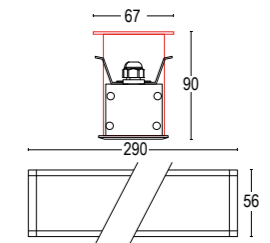

21W / 6,3W LED 3000K / 4000K
1964lm - 2180lm
12° / 34° / 48° / ellipsoidale / asimmetrica
max 700mA
alimentatore remoto SELV non incluso
remote SELV led driver not included

GH2008