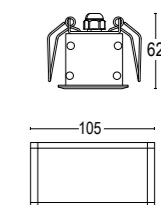

AC543
Controcassa
Edge AS 50

Edge AS

Edge AS 100

Edge AS Spring 100

1,1W LED 3000K / 4000K
121lm - 123lm
max 24V DC
alimentatore remoto SELV non incluso
remote SELV led driver not included

GH2004

GH1991

ACCESSORI ACCESSORIES