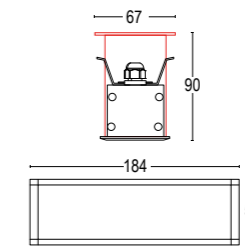

10,5W LED 3000K / 4000K
982lm - 1090lm
max 24V DC
alimentatore remoto SELV non incluso
remote SELV led driver not included

GH2007

GH2006