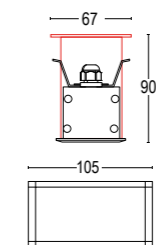

AC543
Controcassa
Edge AS 50

Edge AS

Edge AS 100

Edge AS Spring 100

1,1W LED 3000K / 4000K
121lm - 123lm
max 24V DC
alimentatore remoto SELV non incluso
remote SELV led driver not included

GH2004

GH1991

ACCESSORI ACCESSORIES