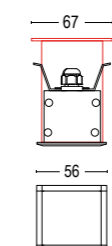

Edge AS 50

Edge AS Spring 50

0,4W LED 3000K / 4000K
40,8lm - 41,5lm
max 24V DC
alimentatore remoto SELV non incluso
remote SELV led driver not included

GH2003

GH1990

ACCESSORI ACCESSORIES

AC052.0024016SD-20
Alimentatore IP20 24V DC 16W DALI
LED driver IP20 24V DC 16W DALI