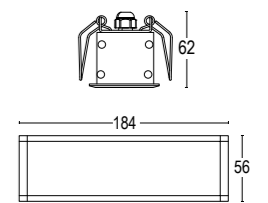

Edge AS

Edge AS

Edge AS 150

Edge AS Spring 150

Edge AS 5L 180

Edge AS Spring 5L 180

2,3W LED 3000K / 4000K
243lm - 247lm
max 24V DC
alimentatore remoto SELV non incluso
remote SELV led driver not included

GH1992

10,5W LED 3000K / 4000K
982lm - 1090lm
max 24V DC
alimentatore remoto SELV non incluso
remote SELV led driver not included

GH2006

ACCESSORI ACCESSORIES

AC052.0024016SD-20
Alimentatore IP20 24V DC 16W DALI
LED driver IP20 24V DC 16W DALI

AC191.0024035SN-20
Alimentatore IP20 24V DC 35W
LED driver IP20 24V DC 35W

AC146.0024014FN-67
Alimentatore IP67 24V DC 14W
LED driver IP67 24V DC 14W

AC088.0024040FN-67
Alimentatore IP67 24V DC 40W
LED driver IP67 24V DC 40W

AC545
Controcassa
Edge AS 150

Altre finiture disponibili sul sito web
Other finishes available on the website

Grigio scuro opaco 05 ●
Dark grey matt

Grigio chiaro 19 ●
Light grey

ACCESSORI ACCESSORIES

AC184.0700020SN-20
Alimentatore IP20 24V DC 16W DALI
LED driver IP20 24V DC 20W DALI

AC084.0700014FN-67
Alimentatore IP67 24V DC 40W
LED driver IP67 24V DC 14W

AC663
Controcassa
Edge AS 50

Altre finiture disponibili sul sito web
Other finishes available on the website

Grigio scuro opaco 05 ●
Dark grey matt

Grigio chiaro 19 ●
Light grey