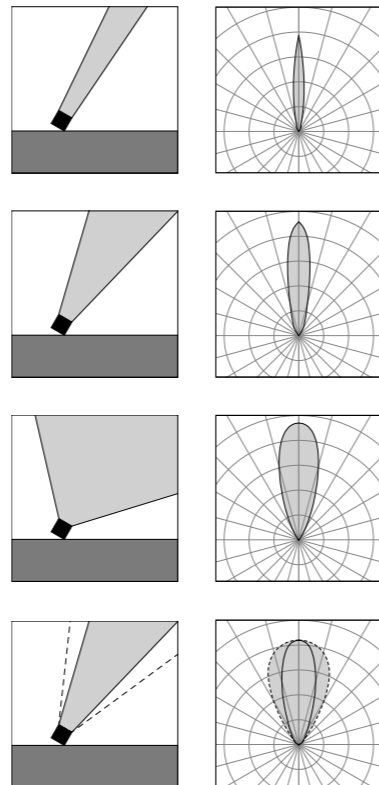

MicroFaro Spot

Vai alla pagina
Web del prodotto
Go to the product Web page