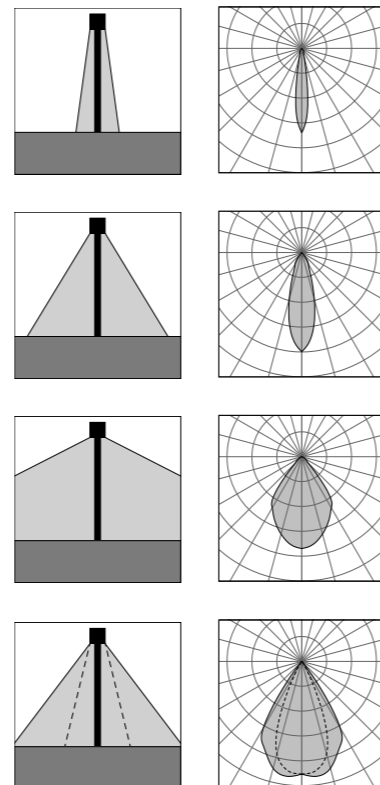

Vai alla scheda tecnica
Go to specification sheet