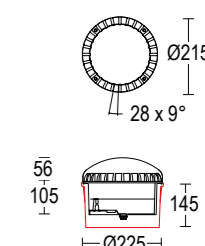

MaxiGeos 215 1L

MaxiGeos 215 2L

MaxiGeos 215 28L

Vai alla pagina
Web del prodotto
Go to the product Web page

Grigio scuro opaco 05
Dark grey matt

Grigio chiaro 19

Altre finiture disponibili sul sito web
Other finishes available on the website

MaxiGeos 215 1L
10W LED 3000K / 4000K
1337lm - 1358 lm
100°
220-240V 50/60hz
alimentatore incluso LED driver integral

MaxiGeos 215 2L
2 x 10W LED 3000K / 4000K
2 x 1337lm - 1358 lm
2 x 80°
220-240V 50/60hz
alimentatore incluso LED driver integral

MaxiGeos 215 28L
12W LED 3000K / 4000K
1550lm - 1573 lm
28 x 9°
220-240V 50/60hz
alimentatore incluso LED driver integral

GH5375

ACCESSORI ACCESSORIES

AC017
Controcassa
Rough-in housing

AC204
Connettore rapido IP68
IP68 fast connector

AC279
Connettore per cablaggio in cascata IP68
IP68 connector for the through wiring