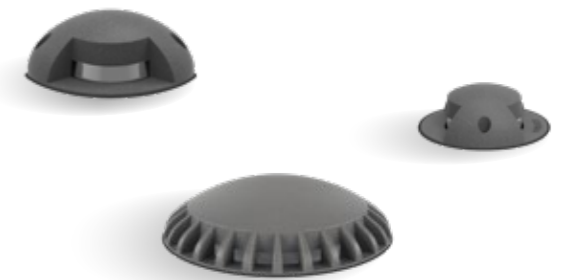

Series of ground-recessed luminaires. It is available in various sizes and designed for grazing lighting to illuminate passages and paths. The construction in of high oxidation resistant aluminum alloy which is subjected to nano-bonderite treatment and finished with texturized polyester powder paint, making the product resistant to atomospheric agents and UV rays, guaranteeing maximum protection over the years. Silicone gaskets ensure maximum sealing in all operating and temperature conditions. The ultra transparent tempered sodium calcium glass diffuser ensures maximum light transmittance. The external screws are in stainless steel. The product is equipped with the Ghidini water-lock system which prevents condensation from the power cable due to the alternating on and off cycles. The product is installed with a polypropylene rough-in housing that prevents the contact of the fixture directly with the ground and allows the necessary space for wiring. The product can be driven over at low speeds (max 15 / kmh) in areas not permitted for traffic. Not suitable for installation in swimming pools or fountains.