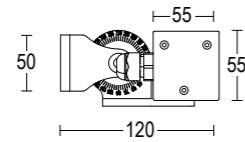

MaxiTratto Wall 24V 1200
36W / 50,4W LED 3000K / 4000K
3504lm - 5232lm
12° / 25° / 46° / elipsoidal / asymmetrical
max 24V DC
alimentatore remoto SELV non incluso
remote SELV led driver not included

GH1554

Griglia anti-abbagliamento
Anti-grale louvre
AC524 Tratto GH1553
AC525 Tratto GH1554

AC566
Coppia bracci di estensione
Pair of extension arms

AC088.0024040FN-67
Alimentatore 40W 24 VDC IP67
Driver 40W 24VDC IP67
AC089.002481FN-67
Alimentatore 75W 24 VDC IP67
Driver 75W 24VDC IP67
AC090.0024120FN-67
Alimentatore 120W 24 VDC IP67
Driver 120W 24VDC IP67

AC279
Connettore per cablaggio in cascata IP68
IP68 connector for the through wiring

AC204
Connettore rapido IP68
IP68 fast connector