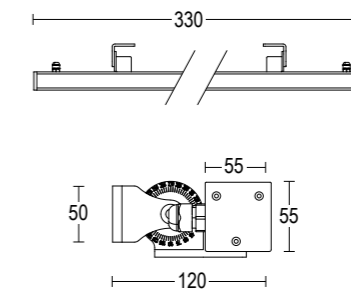

MaxiTratto Wall 24V

Vai alla pagina
Web del prodotto
Go to the product Web page

Bianco opaco 01
White matt

Grigio scuro opaco 05
Dark grey matt

Grigio chiaro 19
Light grey

Altre finiture disponibili sul sito web
Other finishes available on the website

MaxiTratto Wall 24V 300

MaxiTratto Wall 24V 600

MaxiTratto Wall 24V 300
9W / 12,6W LED 3000K / 4000K
876lm - 1308lm
12° / 25° / 46° / ellipsoidal / asymmetrical
max 24V DC
alimentatore remoto SELV non incluso
remote SELV led driver not included

MaxiTratto Wall 24V 300
18W / 25,2W LED 3000K / 4000K
1752lm - 2616lm
12° / 25° / 46° / ellipsoidal / asymmetrical
max 24V DC
alimentatore remoto SELV non incluso
remote SELV led driver not included

GH1551

GH1552

ACCESSORI ACCESSORIES

Griglia anti-abbagliamento
Anti-grale louvre
AC522 Tratto GH1551
AC523 Tratto GH1552

AC566
Coppia bracci di estensione
Pair of extension arms

AC146.0024014FN-67
Alimentatore 14,4W 24 VDC IP67
Driver 14,4W 24 VDC IP67
AC088.0024040FN-67
Alimentatore 40W 24 VDC IP67
Driver 40W 24VDC IP67
AC089.002481FN-67
Alimentatore 75W 24 VDC IP67
Driver 75W 24VDC IP67
AC090.0024120FN-67
Alimentatore 120W 24 VDC IP67
Driver 120W 24VDC IP67

AC279
Connettore per cablaggio in cascata IP68
IP68 connector for the through wiring

AC204
Connettore rapido IP68
IP68 fast connector