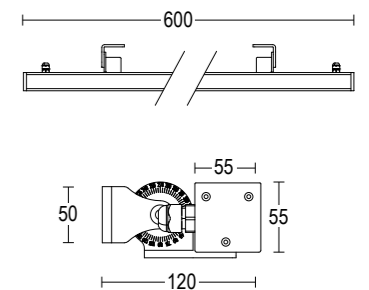

GH1552

ACCESSORI ACCESSORIES

Griglia anti-abbagliamento
Anti-grale louvre
AC522 Tratto GH1551
AC523 Tratto GH1552

AC566
Coppia bracci di estensione
Pair of extension arms

AC146.0024014FN-67
Alimentatore 14,4W 24 VDC IP67
Driver 14,4W 24 VDC IP67
AC088.0024040FN-67
Alimentatore 40W 24 VDC IP67
Driver 40W 24VDC IP67
AC089.002481FN-67
Alimentatore 75W 24 VDC IP67
Driver 75W 24VDC IP67
AC090.0024120FN-67
Alimentatore 120W 24 VDC IP67
Driver 120W 24VDC IP67

AC279
Connettore per cablaggio in cascata IP68
IP68 connector for the through wiring

AC204
Connettore rapido IP68
IP68 fast connector