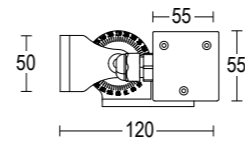

MaxiTratto Wall 24V 1200
36W / 50,4W LED 3000K / 4000K
3504lm - 5232lm
12° / 25° / 46° / elipsoidal / asymmetrical
max 24V DC
alimentatore remoto SELV non incluso
remote SELV led driver not included

GH1554

Griglia anti-abbagliamento
Anti-grale louvre
AC524 Tratto GH1553
AC525 Tratto GH1554

AC566
Coppia bracci di estensione
Pair of extension arms

AC088.0024040FN-67
Alimentatore 40W 24 VDC IP67
Driver 40W 24VDC IP67
AC089.002481FN-67
Alimentatore 75W 24 VDC IP67
Driver 75W 24VDC IP67
AC090.0024120FN-67
Alimentatore 120W 24 VDC IP67
Driver 120W 24VDC IP67

AC279
Connettore per cablaggio in cascata IP68
IP68 connector for the through wiring

AC204
Connettore rapido IP68
IP68 fast connector