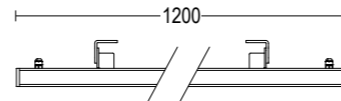

MaxiTratto Wall 24V 1200
36W / 50,4W LED 3000K / 4000K
3504lm - 5232lm
12° / 25° / 46° / elipsoidal / asymmetrical
max 24V DC
alimentatore remoto SELV non incluso
remote SELV led driver not included

GH1554

Griglia anti-abbagliamento
Anti-grale louvre
AC524 Tratto GH1553
AC525 Tratto GH1554

AC566
Coppia bracci di estensione
Pair of extension arms

AC088.0024040FN-67
Alimentatore 40W 24 VDC IP67
Driver 40W 24VDC IP67
AC089.002481FN-67
Alimentatore 75W 24 VDC IP67
Driver 75W 24VDC IP67
AC090.0024120FN-67
Alimentatore 120W 24 VDC IP67
Driver 120W 24VDC IP67

AC279
Connettore per cablaggio in cascata IP68
IP68 connector for the through wiring

AC204
Connettore rapido IP68
IP68 fast connector