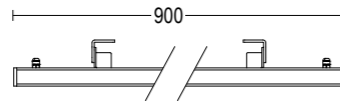

MaxiTratto Wall 24V 900
27W / 37,8W LED 3000K / 4000K
2628lm - 3924lm
12° / 25° / 46° / elipsoidal / asymmetrical
max 24V DC
alimentatore remoto SELV non incluso
remote SELV led driver not included

GH1553