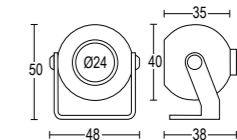

ACCESSORI ACCESSORIES

- **AC087.0500022SN-20**
  Alimentatore 22W 500mA IP20
  Driver 22W 500mA IP20
- **AC184.002416SN-20**
  Alimentatore 16W 24 VDC IP20
  Driver 16W 24 VDC IP20
- **AC042.0024020SD-20**
  Alimentatore IP20 24V DC 20W DALI
  LED driver IP20 24V DC 20W DALI
- **AC083.0500014GN-67**
  Alimentatore 14W 500mA IP67
  Driver 14W 500mA IP67
- **AC146.0024014FN-67**
  Alimentatore 14W 24 VDC IP67
  Driver 14W 24 VDC IP67
- **AC114.0024024FD-67**
  Alimentatore IP67 24V DC 24W DALI
  LED driver IP67 24V DC 24W DALI
- **AC113.0024201FD-67**
  Alimentatore IP67 24V DC 201W DALI
  LED driver IP67 24V DC 201W DALI

- **AC203**
  Picchetto
  Stake
- **AC205-IP55**
  Scatola per alimentatore remoto IP55
  Ip55 remote power supply box
- **AC205-IP66**
  Scatola per alimentatore remoto IP66
  Ip66 remote power supply box