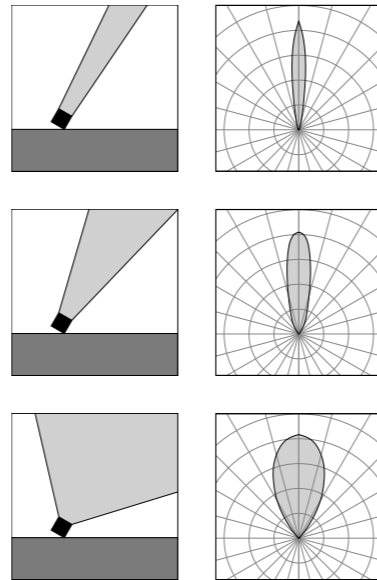

- Grigio scuro opaco 05 ●
  Dark grey matt
- Grigio chiaro 19 ●
  Light grey
- Altre finiture disponibili sul sito web
  Other finishes available on the website

1,5W LED 3000K / 4000K
146lm - 162lm
20° / 31°
max 500 / 24V DC
alimentatore remoto SELV non incluso
remote SELV led driver not included

GH0920

ACCESSORI ACCESSORIES

- **AC087.0500022SN-20**
  Alimentatore 22W 500mA IP20
  Driver 22W 500mA IP20
- **AC184.002416SN-20**
  Alimentatore 16W 24 VDC IP20
  Driver 16W 24 VDC IP20
- **AC042.0024020SD-20**
  Alimentatore IP20 24V DC 20W DALI
  LED driver IP20 24V DC 20W DALI
- **AC083.0500014GN-67**
  Alimentatore 14W 500mA IP67
  Driver 14W 500mA IP67
- **AC146.0024014FN-67**
  Alimentatore 14W 24 VDC IP67
  Driver 14W 24 VDC IP67
- **AC114.0024024FD-67**
  Alimentatore IP67 24V DC 24W DALI
  LED driver IP67 24V DC 24W DALI
- **AC113.0024201FD-67**
  Alimentatore IP67 24V DC 201W DALI
  LED driver IP67 24V DC 201W DALI

- **AC203**
  Picchetto
  Stake
- **AC205-IP55**
  Scatola per alimentatore remoto IP55
  Ip55 remote power supply box
- **AC205-IP66**
  Scatola per alimentatore remoto IP66
  Ip66 remote power supply box