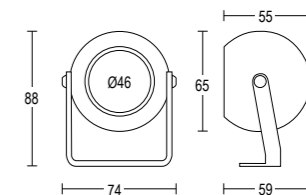

2,1W / 3,2W / 6W LED 3000K / 4000K
218lm - 877lm
14° / 25° / 36° / 55°
max 1050mA / 350mA / 24V DC
alimentatore remoto SELV non incluso
remote SELV led driver not included

GH0922