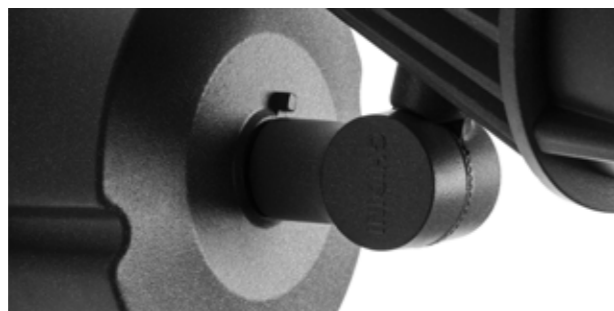

Vai alla pagina
Web del prodotto
Go to the product Web page