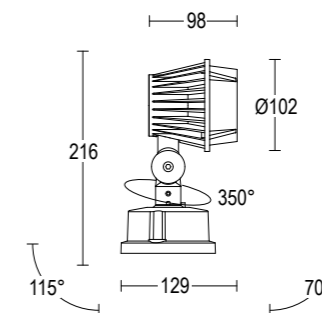

6,5W / 12W / 18W LED 3000K / 4000K
904lm - 2205lm
24° / 40° / 60°
220-240V 50/60hz
alimentatore incluso LED driver integral

GH1129