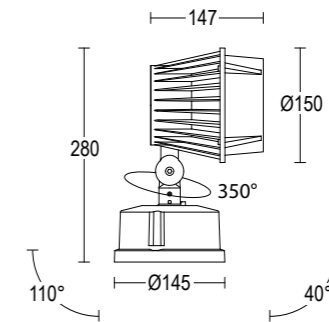

Pario

design: arch. Maurizio Parrini

Pario 150

Pario 150 Extension

18W / 26W / 32W LED 3000K / 4000K
 2172lm - 3781lm
 12° / 47°
 220-240V 50/60hz
 alimentatore incluso LED driver integral

GH1130

GH1148

ACCESSORI ACCESSORIES