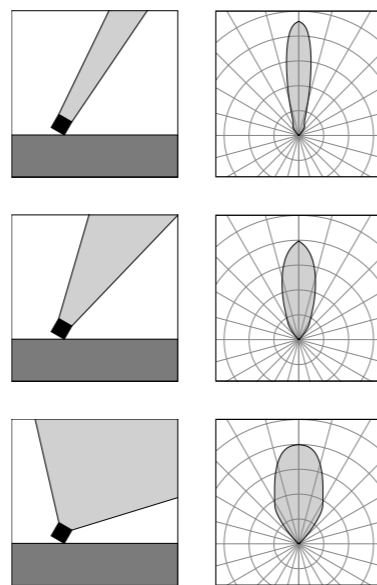

MiniPario

design: arch. Maurizio Parrini

MiniPario 100

MiniPario 100 Extension

6,5W / 12W / 18W LED 3000K / 4000K
 904lm - 2205lm
 24° / 40° / 60°
 220-240V 50/60hz
 alimentatore incluso LED driver integral