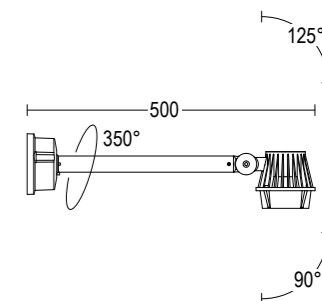

MiniPario

design: arch. Maurizio Parrini

6,5W / 12W / 18W LED 3000K / 4000K
904lm - 2205lm
24° / 40° / 60°
220-240V 50/60hz
alimentatore incluso LED driver integral

GH1129

GH1147

Vai alla pagina
Web del prodotto
Go to the product Web page

Grigio scuro opaco 05 ●
Dark grey matt

Grigio chiaro 19 ●
Light grey

Altre finiture disponibili sul sito web
Other finishes available on the website

ACCESSORI ACCESSORIES

AC224
Visiera
Hood

AC257
Picchetto
Stake

642
Cintura di sostegno
Support belt

AC231
Schermo anabbagliante
Anti glare louvre

AC226
Lente ellissoidale
Ellipsoidal lens

AC232
Lente microprismata
microprismatic lens