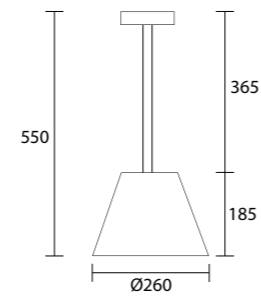

# Pragma Outdoor C

12W LED 3000K / 4000K  
1300lm - 1400lm  
220-240V 50/60hz  
alimentatore incluso LED driver integral

**GH1999**