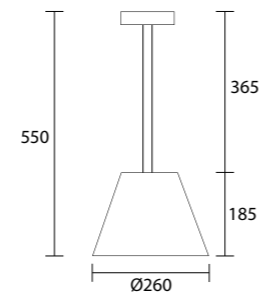

Pragma Outdoor C

12W LED 3000K / 4000K
1300lm - 1400lm
220-240V 50/60hz
alimentatore incluso LED driver integral

GH1999

Pragma Outdoor W

12W LED 3000K / 4000K
1300lm - 1400lm
220-240V 50/60hz
alimentatore incluso LED driver integral