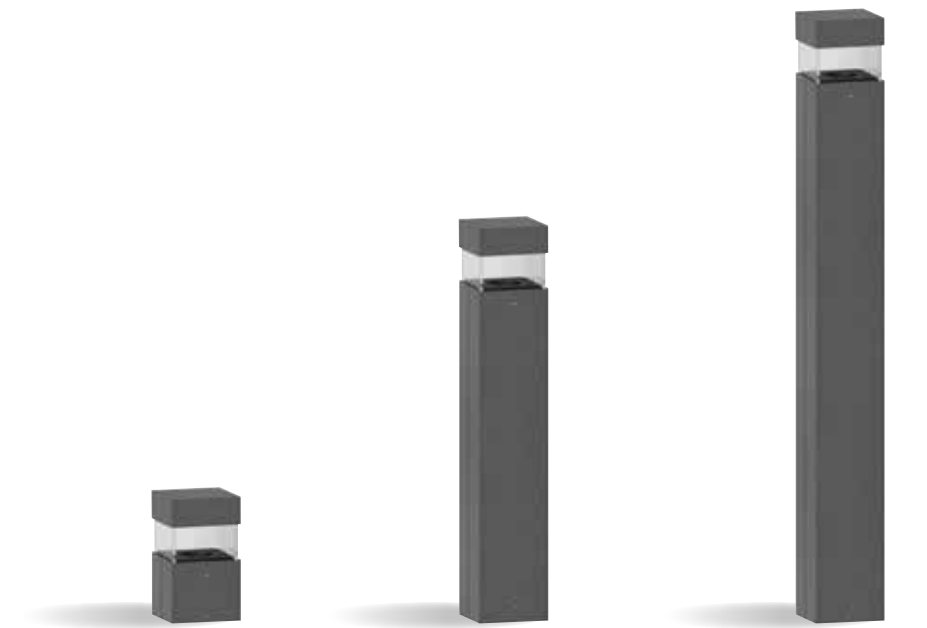

Quadro 175

Quadro 600

Quadro 900