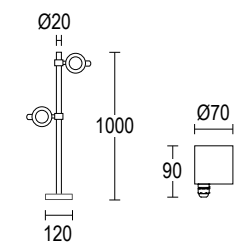

GH1477

GH1478

ACCESSORI ACCESSORIES

AC711
Picchetto
Stake

AC447
Controcassa
Rough-in housing

AC204
Connettore rapido IP68
IP68 fast connector

ACCESSORI ACCESSORIES

AC711
Picchetto
Stake