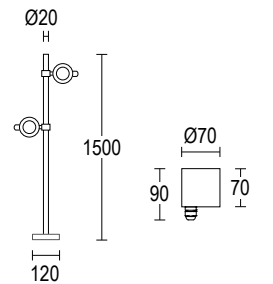

GH1477

GH1478

ACCESSORI ACCESSORIES

AC711
Picchetto
Stake

AC447
Controcassa
Rough-in housing

AC204
Connettore rapido IP68
IP68 fast connector

ACCESSORI ACCESSORIES

AC711
Picchetto
Stake