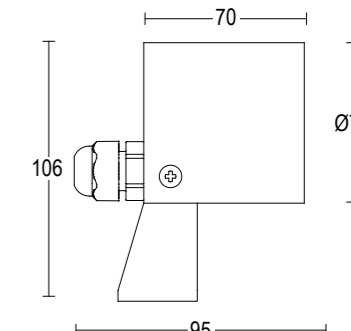

GH1110

GH1111

2,1W / 3,2W / 6W LED 3000K / 4000K
218lm - 877lm
10° / 28° / 37° / 62°
max 1050mA / 350mA / 24V DC
alimentatore remoto SELV non incluso
remote SELV led driver not included

8W LED 3000K / 4000K
650lm - 690lm
15° / 36° / 60°
220-240V 50/60hz
alimentatore incluso LED driver integral