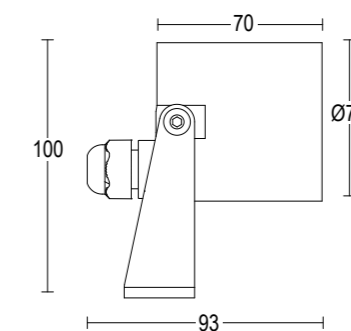

GH1110

GH1111

2,1W / 3,2W / 6W LED 3000K / 4000K
218lm - 877lm
10° / 28° / 37° / 62°
max 1050mA / 350mA / 24V DC
alimentatore remoto SELV non incluso
remote SELV led driver not included

8W LED 3000K / 4000K
650lm - 690lm
15° / 36° / 60°
220-240V 50/60hz
alimentatore incluso LED driver integral