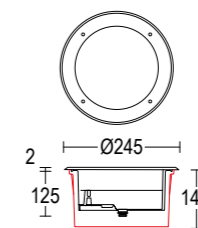

12W / 18W / 26W LED 3000K / 4000K
1550lm - 3012lm
14° / 40° / 58° / asymmetrical
220-240V 50/60hz
alimentatore incluso LED driver integral

GH5329