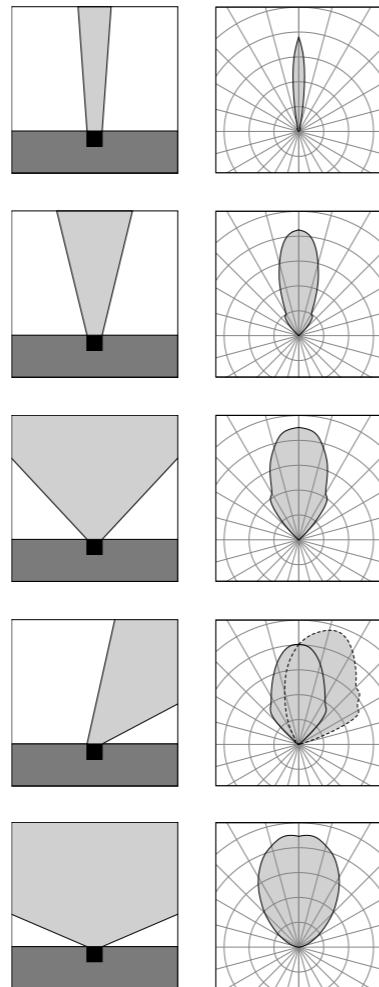

MaxiSpiacar

Vai alla pagina
Web del prodotto
Go to the product Web page

Acciaio inossidabile 15
Stainless Steel
Altre finiture disponibili sul sito web
Other finishes available on the website