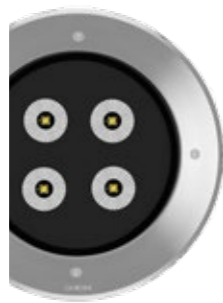

Acciaio inossidabile 15
Stainless Steel
Altre finiture disponibili sul sito web
Other finishes available on the website