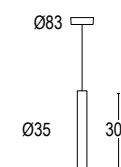

Stelo 00S 600

Stelo 00S 900

4W LED 3000K / 4000K
215lm - 475lm
25° / 47°
110-240V 50/60hz
alimentatore incluso *LED driver integral*
dimmerabile su richiesta *dimmmable upon request*

RETROFIT LED G9
110-240V 50/60hz
dimmerabile in base alla lampada installata
dimmmable according to the installed bulb

LL2321