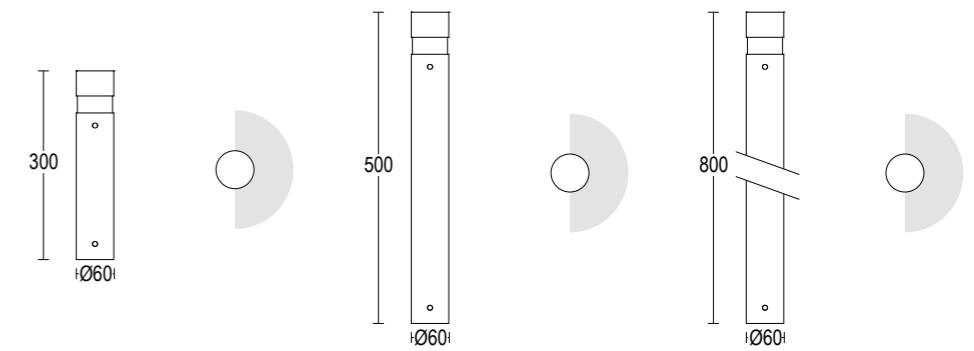

5W / 10W LED 3000K / 4000K
553lm - 1055lm
180°
220-240V 50/60hz
alimentatore incluso *LED driver integral*