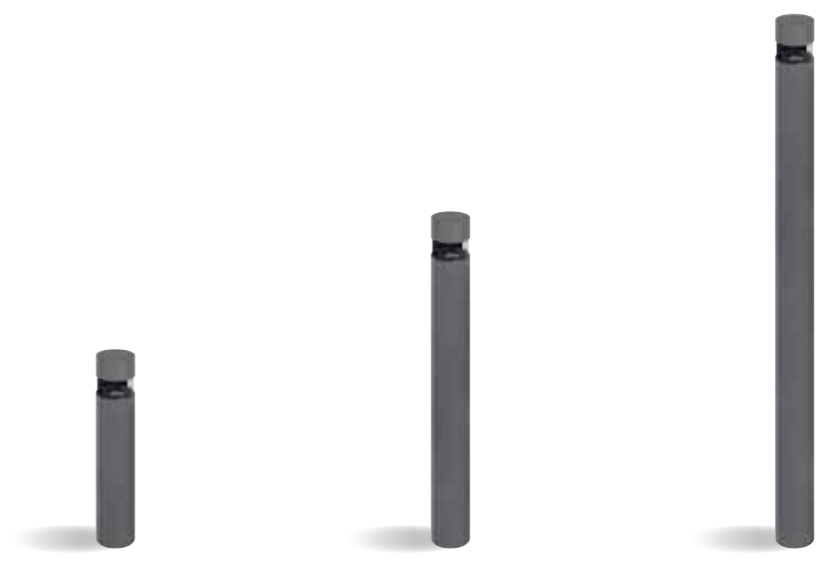

Series of bollards with minimal design available in various heights. Designed to illuminate avenues, walkways, walkways, gardens and parks without glare, it is available with two types of emission: 360 ° or 180 °. The stainless steel construction makes the product ideal for installation in places near the sea or where very high resistance to corrosion from atmospheric or polluting agents is required. Silicone gaskets ensure maximum sealing in all operating and temperature conditions. The diffuser in polycarbonate makes the product vandal resistant. The product is installed with stainless steel screws on an anchor plate previously anchored to the ground. The product is equipped with the Ghidini water-lock system that prevents the rising of humidity from the power cable due to the alternating on and off cycles.

AC279
Connettore per cablaggio in cascata IP68
IP68 connector for the through wiring

AC272
Base di ancoraggio Minitondo
Plated steel anchorage code Minitondo

MiniTondo

MiniTondo 300

MiniTondo 500

MiniTondo 800