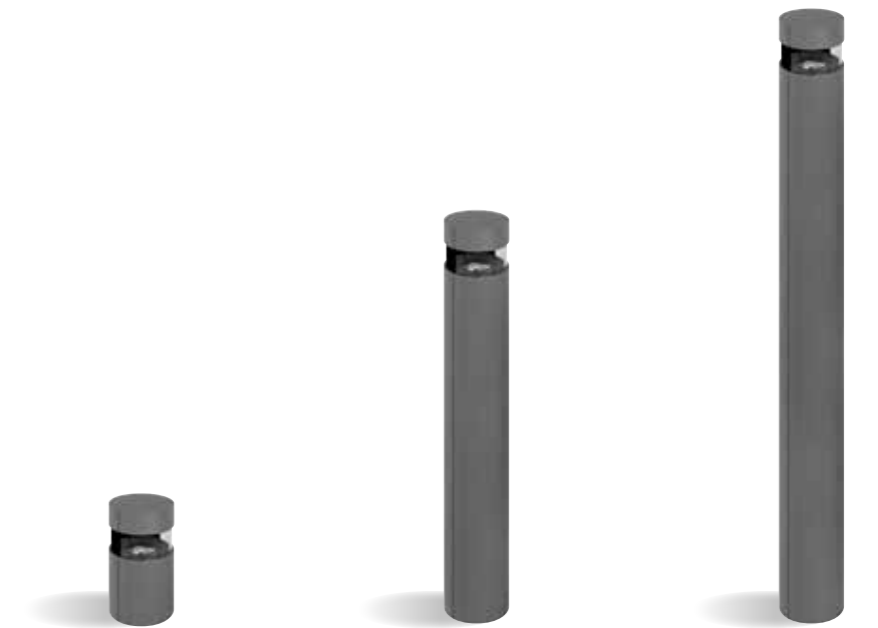

Tondo

Tondo 175

Tondo 600

Tondo 900

Vai alla pagina
Web del prodotto
Go to the product Web page