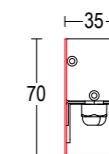

21W / 45W LED 3000K / 4000K
2508lm - 4860lm
28° / elipsoidal / 118°
max 24V DC
alimentatore remoto SELV non incluso
remote SELV led driver not included

GH1542