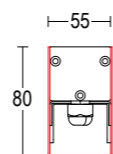

MaxiTratto 1200
16,7W / 24W / 36W / 50,4W LED 3000K / 4000K
1989lm - 5232lm
12° / 25° / 46° / 118° / asymmetrical / elipsoidal
max 24V DC
alimentatore remoto SELV non incluso
remote SELV led driver not included

GH1548

ACCESSORI ACCESSORIES

- Controcassa
  Rough-in housing
  AC435 MaxiTratto GH1547
  AC436 MaxiTratto GH1548
- Griglia anti-abbagliamento
  Anti-grale louvre
  AC537 MaxiTratto GH1547
  AC538 MaxiTratto GH1548
- **AC551**
  Estrattore
  Extraction tool

- **AC279**
  Connettore per cablaggio in cascata IP68
  IP68 connector for the through wiring

- **AC205-IP66**
  Scatola per alimentatore remoto IP66
  Ip 66 remote power supply box

- **AC146.0024014FN-67**
  Alimentatore IP67 24V DC 14W
  LED driver IP67 24V DC 14W
- **AC088.0024040FN-67**
  Alimentatore IP67 24V DC 40W
  LED driver IP67 24V DC 40W
- **AC089.0024081FN-67**
  Alimentatore IP67 24V DC 81W
  LED driver IP67 24V DC 81W
- **AC090.0024120FN-67**
  Alimentatore IP67 24V DC 24W DALI
  LED driver AC090.0024120FN-67
- **AC114.0024024FD-67**
  Alimentatore IP67 24V DC 24W DALI
  LED driver IP67 24V DC 24W DALI
- **AC113.0024201FD-67**
  Alimentatore IP67 24V DC 201W DALI
  LED driver IP67 24V DC 201W DALI

Consultare il sito per l'intera gamma prodotti. Refer to the website for the complete product range.