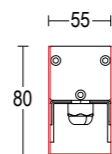

MaxiTratto 900
12,3W / 18W / 27W / 37,8W LED 3000K / 4000K
1470lm - 39240lm
12° / 25° / 46° / 118° / asymmetrical / elipsoidal
max 24V DC
alimentatore remoto SELV non incluso
remote SELV led driver not included

GH1547

MaxiTratto 1200