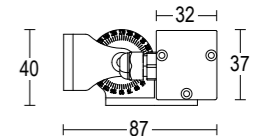

GH1534

ACCESSORI ACCESSORIES

Visiera
Hood
AC636 Tratto GH1533
AC637 Tratto GH1534

Griglia anti-abbagliamento
Anti-grate louvre
AC516 Tratto GH1533
AC517 Tratto GH1534

AC146.0024014FN-67
Alimentatore 14,4W 24 VDC IP67
Driver 14,4W 24 VDC IP67
AC088.0024040FN-67
Alimentatore 40W 24 VDC IP67
Driver 40W 24VDC IP67
AC089.002481FN-67
Alimentatore 75W 24 VDC IP67
Driver 75W 24VDC IP67
AC090.0024120FN-67
Alimentatore 120W 24 VDC IP67
Driver 120W 24VDC IP67

AC279
Connettore per cablaggio in cascata IP68
IP68 connector for the through wiring

AC566
Coppia bracci di estensione
Pair of extension arms