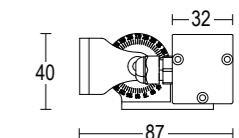

GH1557

ACCESSORI ACCESSORIES

Visiera
Hood
AC636 Tratto GH1556
AC637 Tratto GH1557

Griglia anti-abbagliamento
Anti-glare louvre
AC516 Tratto GH1556
AC517 Tratto GH1557

AC279
Connettore per cablaggio in cascata IP68
IP68 connector for the through wiring

AC566
Coppia bracci di estensione
Pair of extension arms