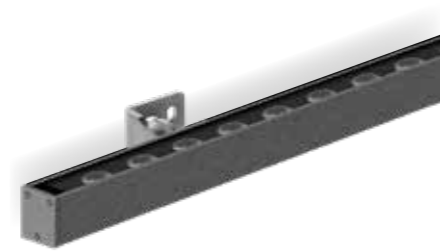

Series of linear fixtures with direct light. Available in various sizes and lengths, they are designed for lighting facades, cornices and other architectural elements in general. The wide availability of optics, wattages and the series of accessories for light control make the product extremely versatile and easy to install. The body and end caps are constructed of high oxidation resistant aluminum alloy which is subjected to nano-bonderite treatment and finished with texturized polyester powder paint, making the product resistant to atmospheric agents and UV rays, guaranteeing maximum protection over the years. Silicone gaskets ensure maximum sealing in all operating and temperature conditions. The ultra transparent tempered sodium calcium glass diffuser ensures maximum light transmittance and is finished with a silkscreen border. The external screws and the anchoring brackets are in stainless steel. The adjustability has a width of 180° and is guaranteed by a graduated ring system to assure aiming precision. The product is powered by an external remote driver in the Tratto wall version or directly integrated into the luminaire in the Tratto wall LV version.

AC279
Connettore per cablaggio in cascata IP68
IP68 connector for the through wiring

AC566
Coppia bracci di estensione
Pair of extension arms

Tratto wall 24V

Tratto Wall 24V 900

Tratto Wall 24V 900
 11,9W / 18W / 27W LED 3000K / 4000K
 1020lm - 2916lm
 48° / flood / ellipsoidal
 max 24V DC
 alimentatore remoto SELV non incluso
 remote SELV led driver not included