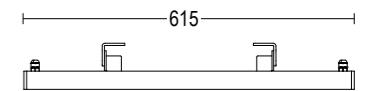

GH1534

ACCESSORI ACCESSORIES

Visiera
Hood
AC636 Tratto GH1533
AC637 Tratto GH1534

Griglia anti-abbagliamento
Anti-grate louvre
AC516 Tratto GH1533
AC517 Tratto GH1534

AC146.0024014FN-67
Alimentatore 14,4W 24 VDC IP67
Driver 14,4W 24 VDC IP67
AC088.0024040FN-67
Alimentatore 40W 24 VDC IP67
Driver 40W 24VDC IP67
AC089.002481FN-67
Alimentatore 75W 24 VDC IP67
Driver 75W 24VDC IP67
AC090.0024120FN-67
Alimentatore 120W 24 VDC IP67
Driver 120W 24VDC IP67

AC279
Connettore per cablaggio in cascata IP68
IP68 connector for the through wiring

AC566
Coppia bracci di estensione
Pair of extension arms