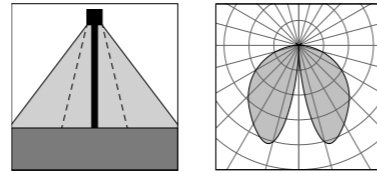

photo: Germano Borrelli

Vai alla pagina
Web del prodotto
Go to the product Web page

- Grigio scuro opaco **05**
  Dark grey matt
- Grigio chiaro **19**
  Light grey
- Altre finiture disponibili sul sito web
  Other finishes available on the website

Tret Sky Head

42W LED 3000K / 4000K
5129 - 5207lm
220-240V 50/60hz
alimentatore incluso *LED driver integral*

GH8317